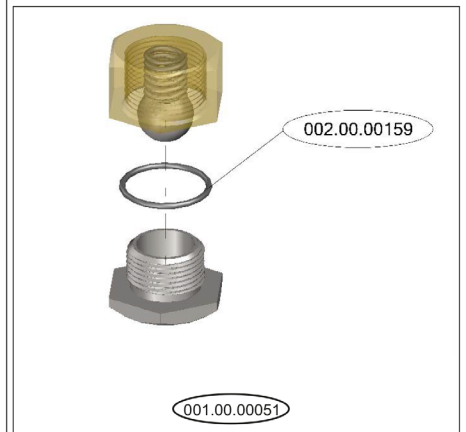

# Parts Breakdown

Model CD-GR-0500 46320