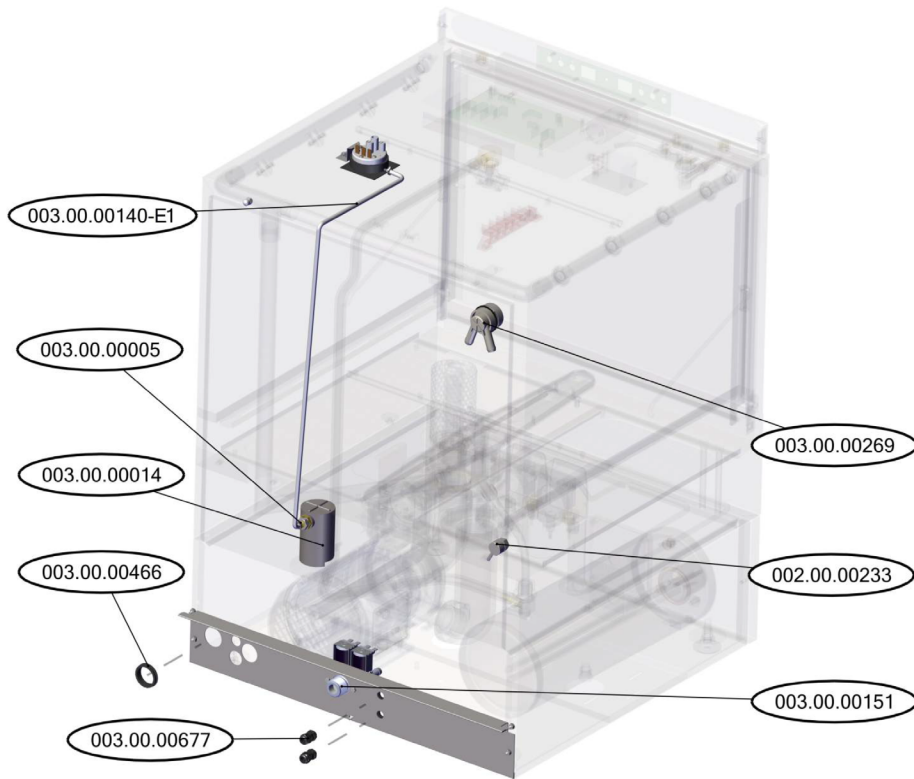

Parts Breakdown

Model CD-GR-0500 46320