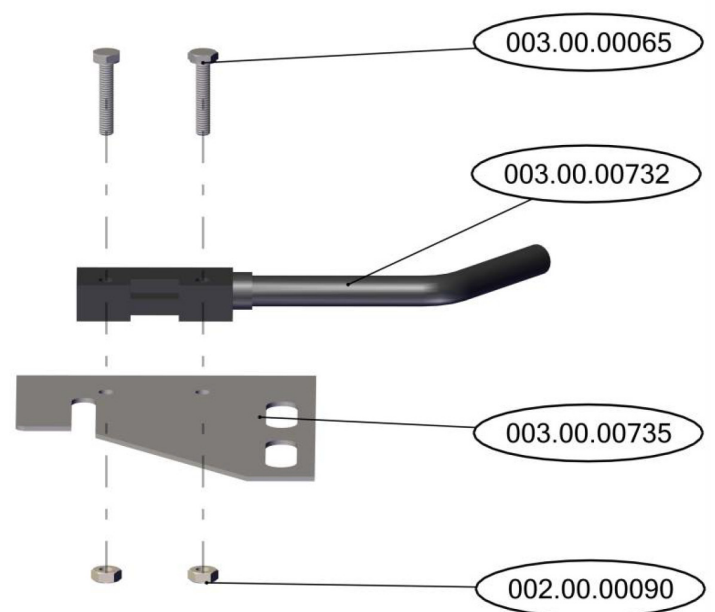

# Parts Breakdown

Model CD-GR-0500 46320

# Parts Breakdown

Model CD-GR-0500 46320

DOOR SWITCH ELECTRICAL PART - SUPPORT

DOOR SWITCH ELECTRICAL PART - ASSEMBLY