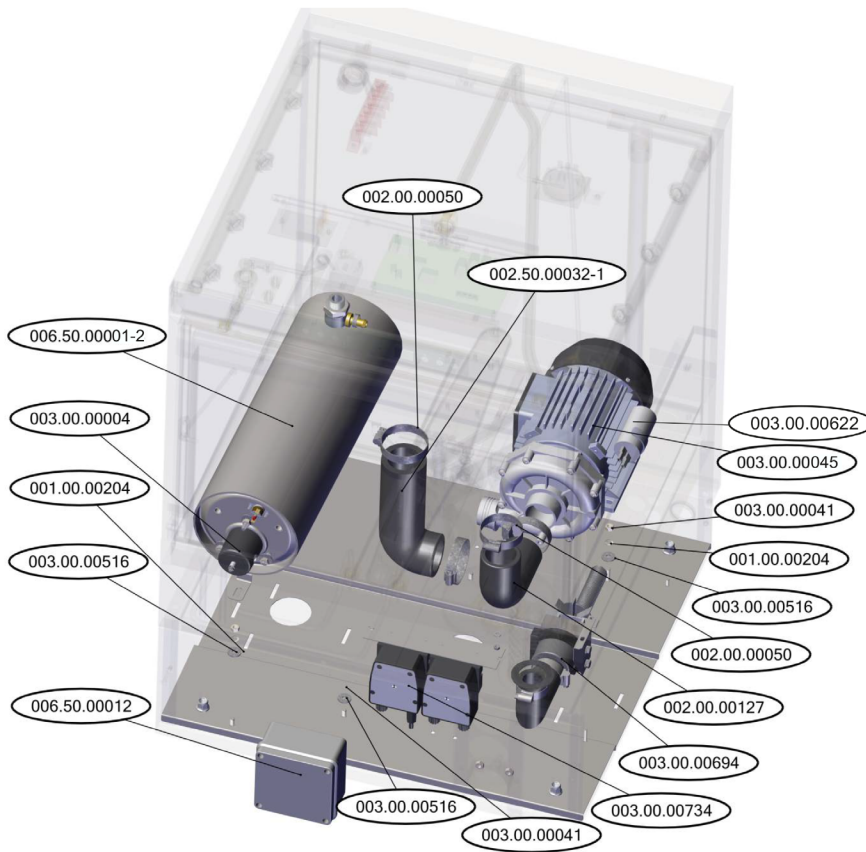

Parts Breakdown

Model CD-GR-0500 46320