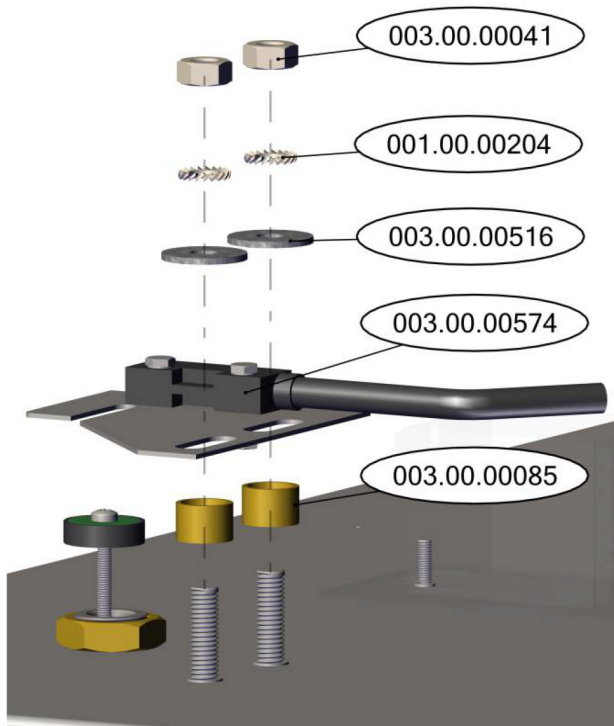

# Parts Breakdown

Model CD-GR-0500 46320

# Parts Breakdown

Model CD-GR-0500 46320

DOOR SWITCH ELECTRICAL PART - SUPPORT

DOOR SWITCH ELECTRICAL PART - ASSEMBLY