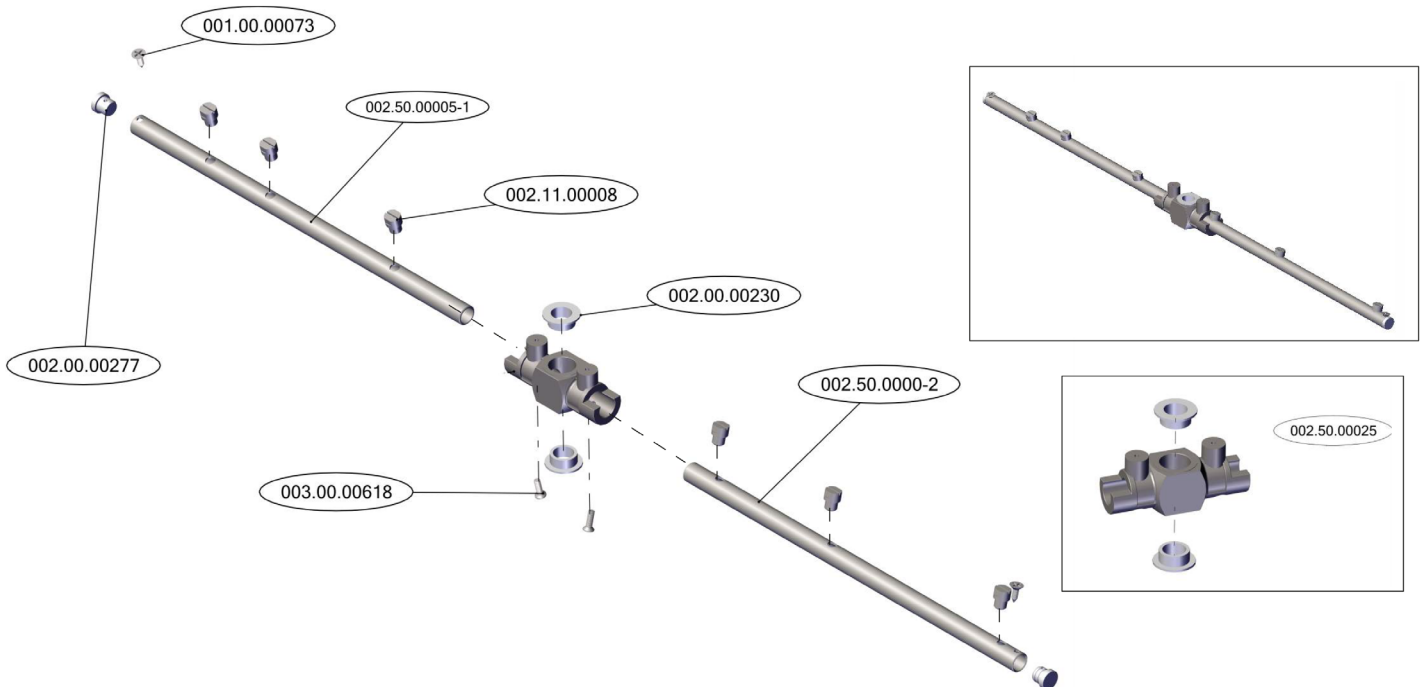

# Parts Breakdown

Model CD-GR-0500 46320