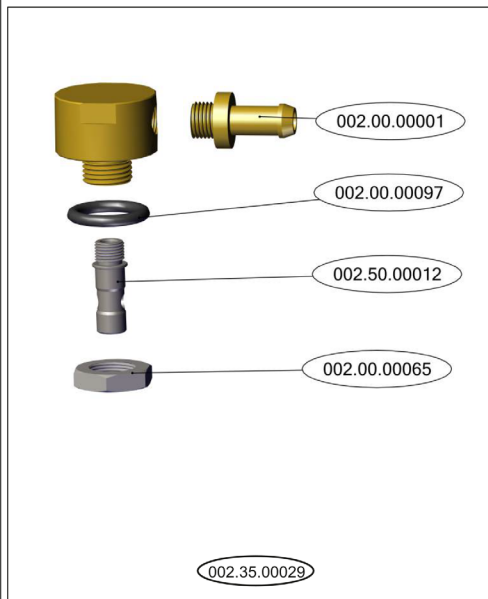

# Parts Breakdown

Model CD-GR-0500 46320