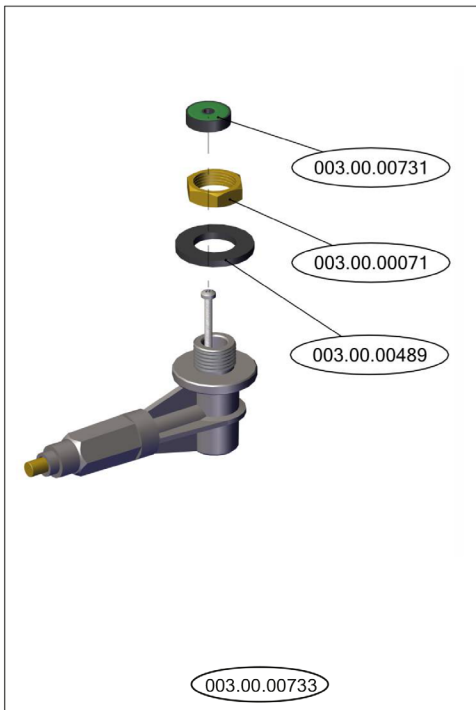

# Parts Breakdown

Model CD-GR-0500 46320

# Parts Breakdown

Model CD-GR-0500 46320

DOOR SWITCH ELECTRICAL PART - SUPPORT

DOOR SWITCH ELECTRICAL PART - ASSEMBLY