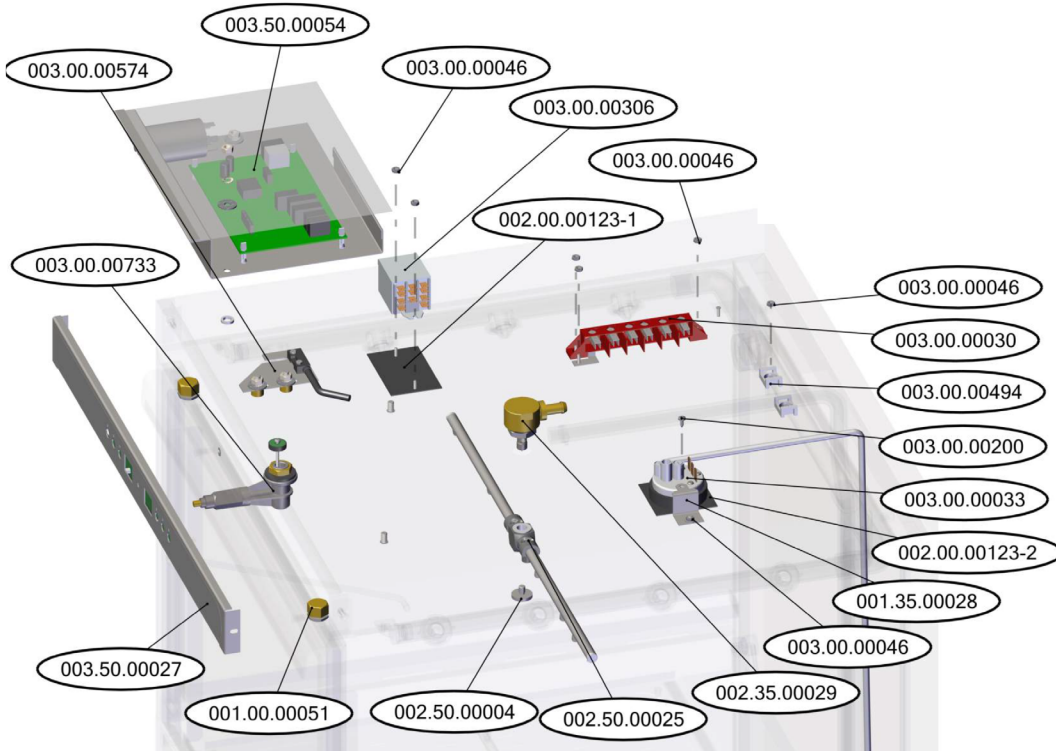

Parts Breakdown

Model CD-GR-0500 46320