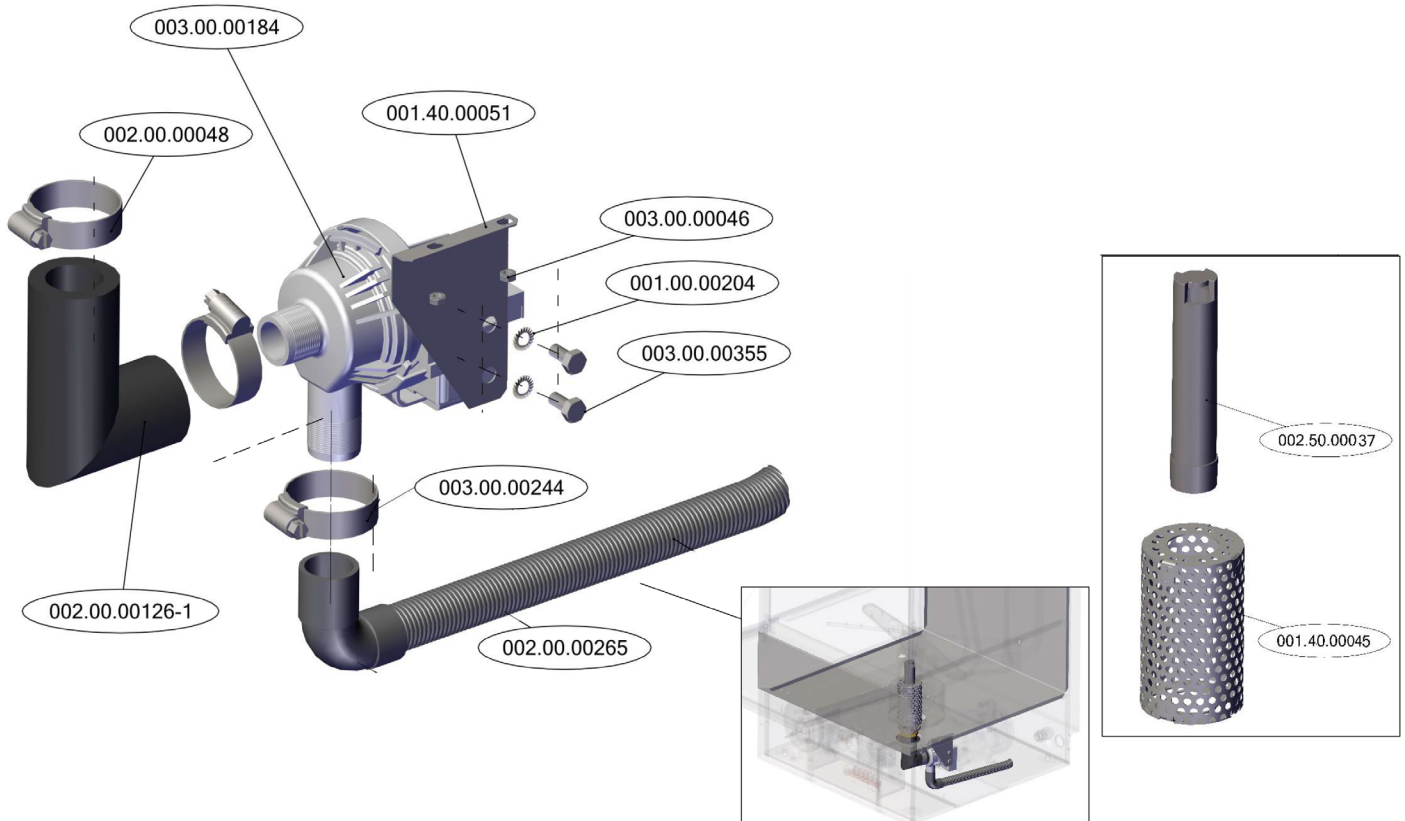

Parts Breakdown

Model CD-GR-0500 46320