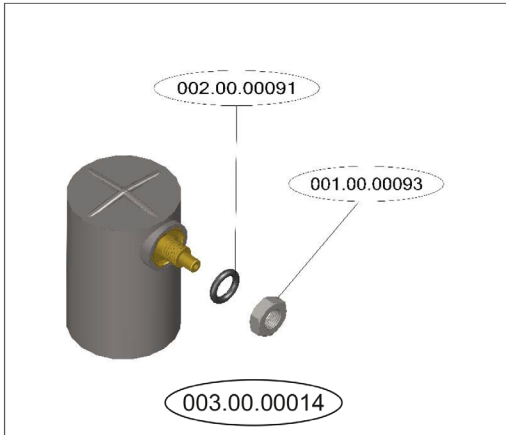

Parts Breakdown

Model CD-GR-0500 46320