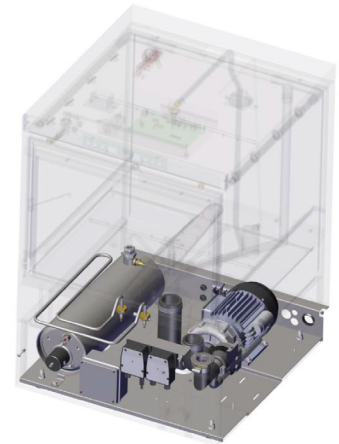

Parts Breakdown

Model CD-GR-0500 46320