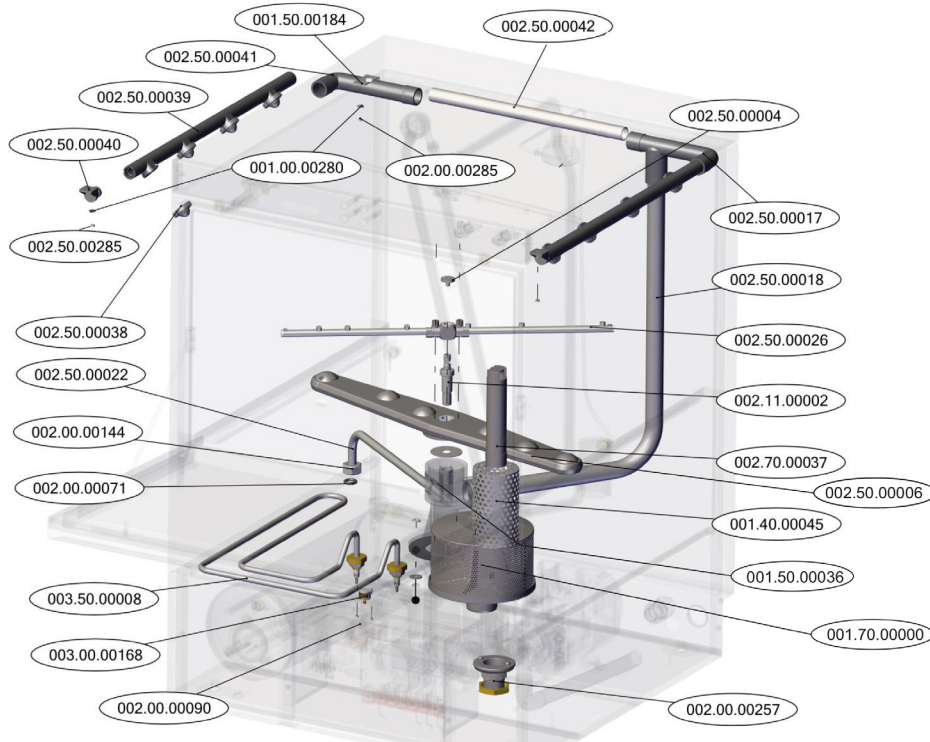

Parts Breakdown

Model CD-GR-0500 46320