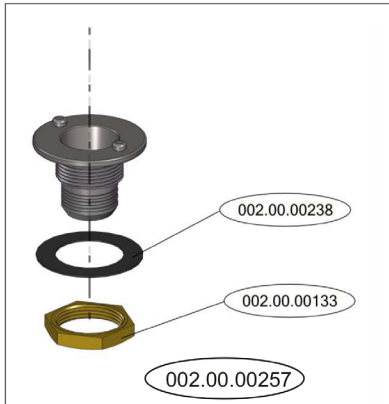

Parts Breakdown

Model CD-GR-0500 46320