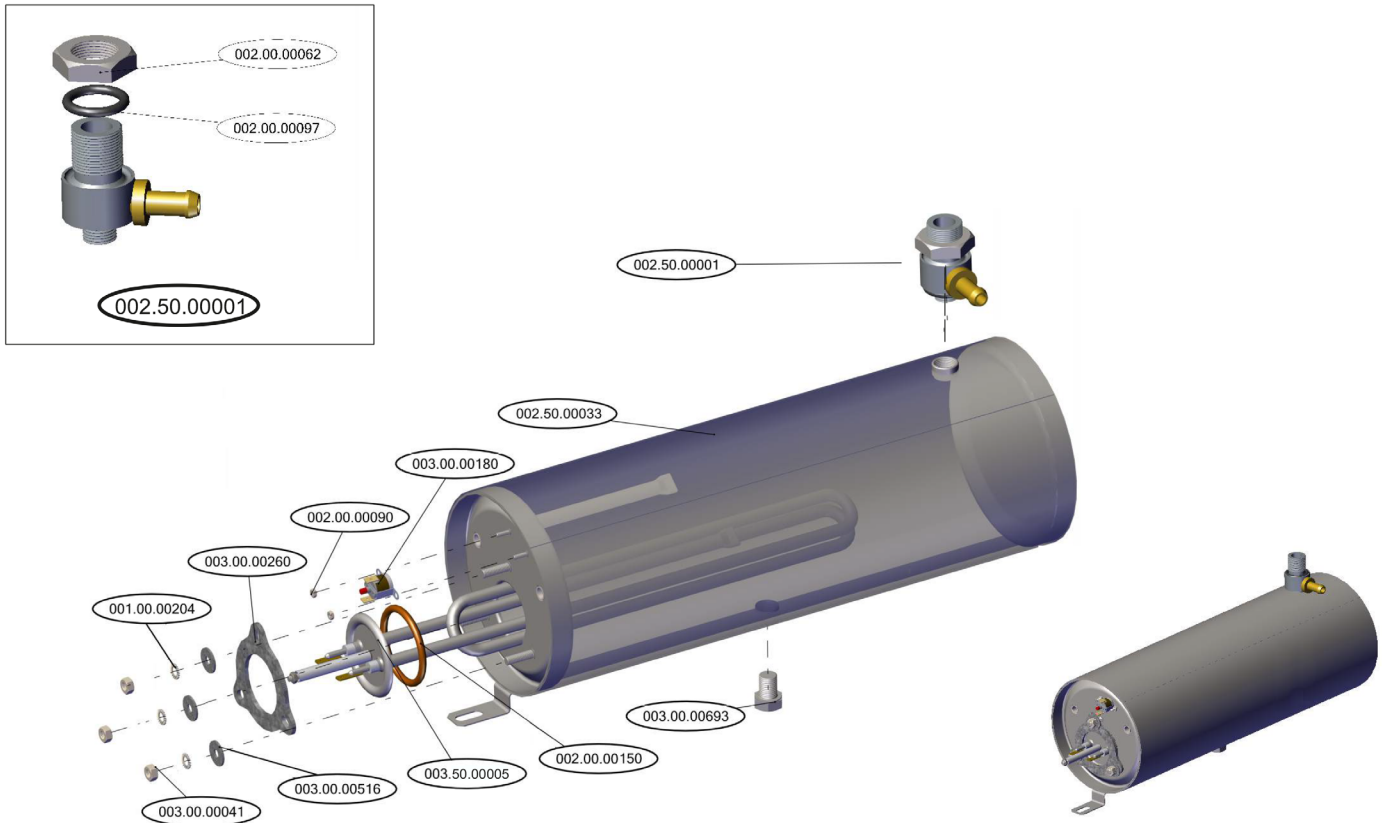

Parts Breakdown

Model **CD-GR-0500** 46320