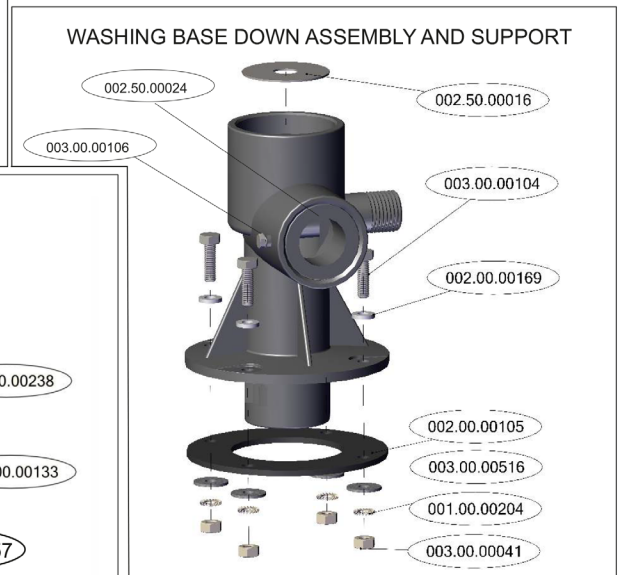

Parts Breakdown

Model CD-GR-0500 46320