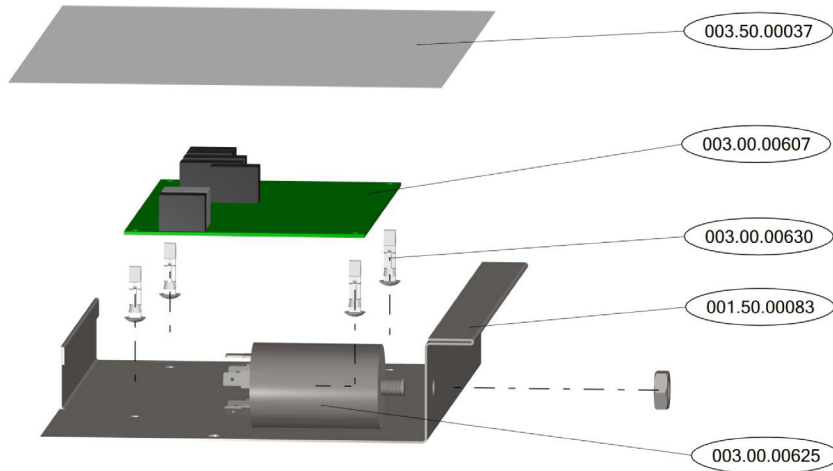

# Parts Breakdown

Model CD-GR-0500 46320

# Parts Breakdown

Model CD-GR-0500 46320

DOOR SWITCH ELECTRICAL PART - SUPPORT

DOOR SWITCH ELECTRICAL PART - ASSEMBLY