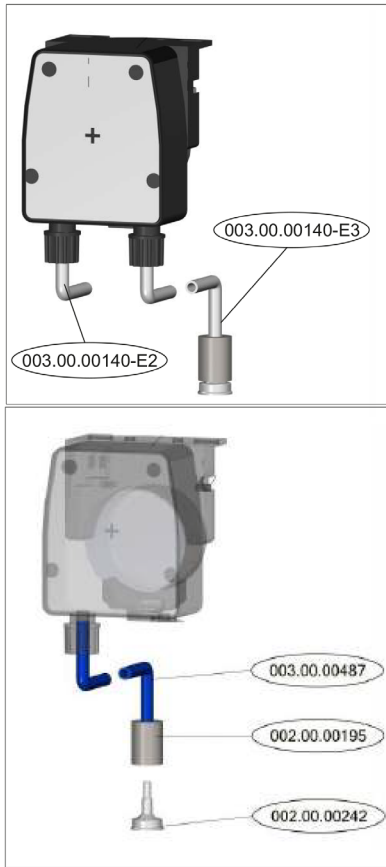

Parts Breakdown

Model CD-GR-0500 46320